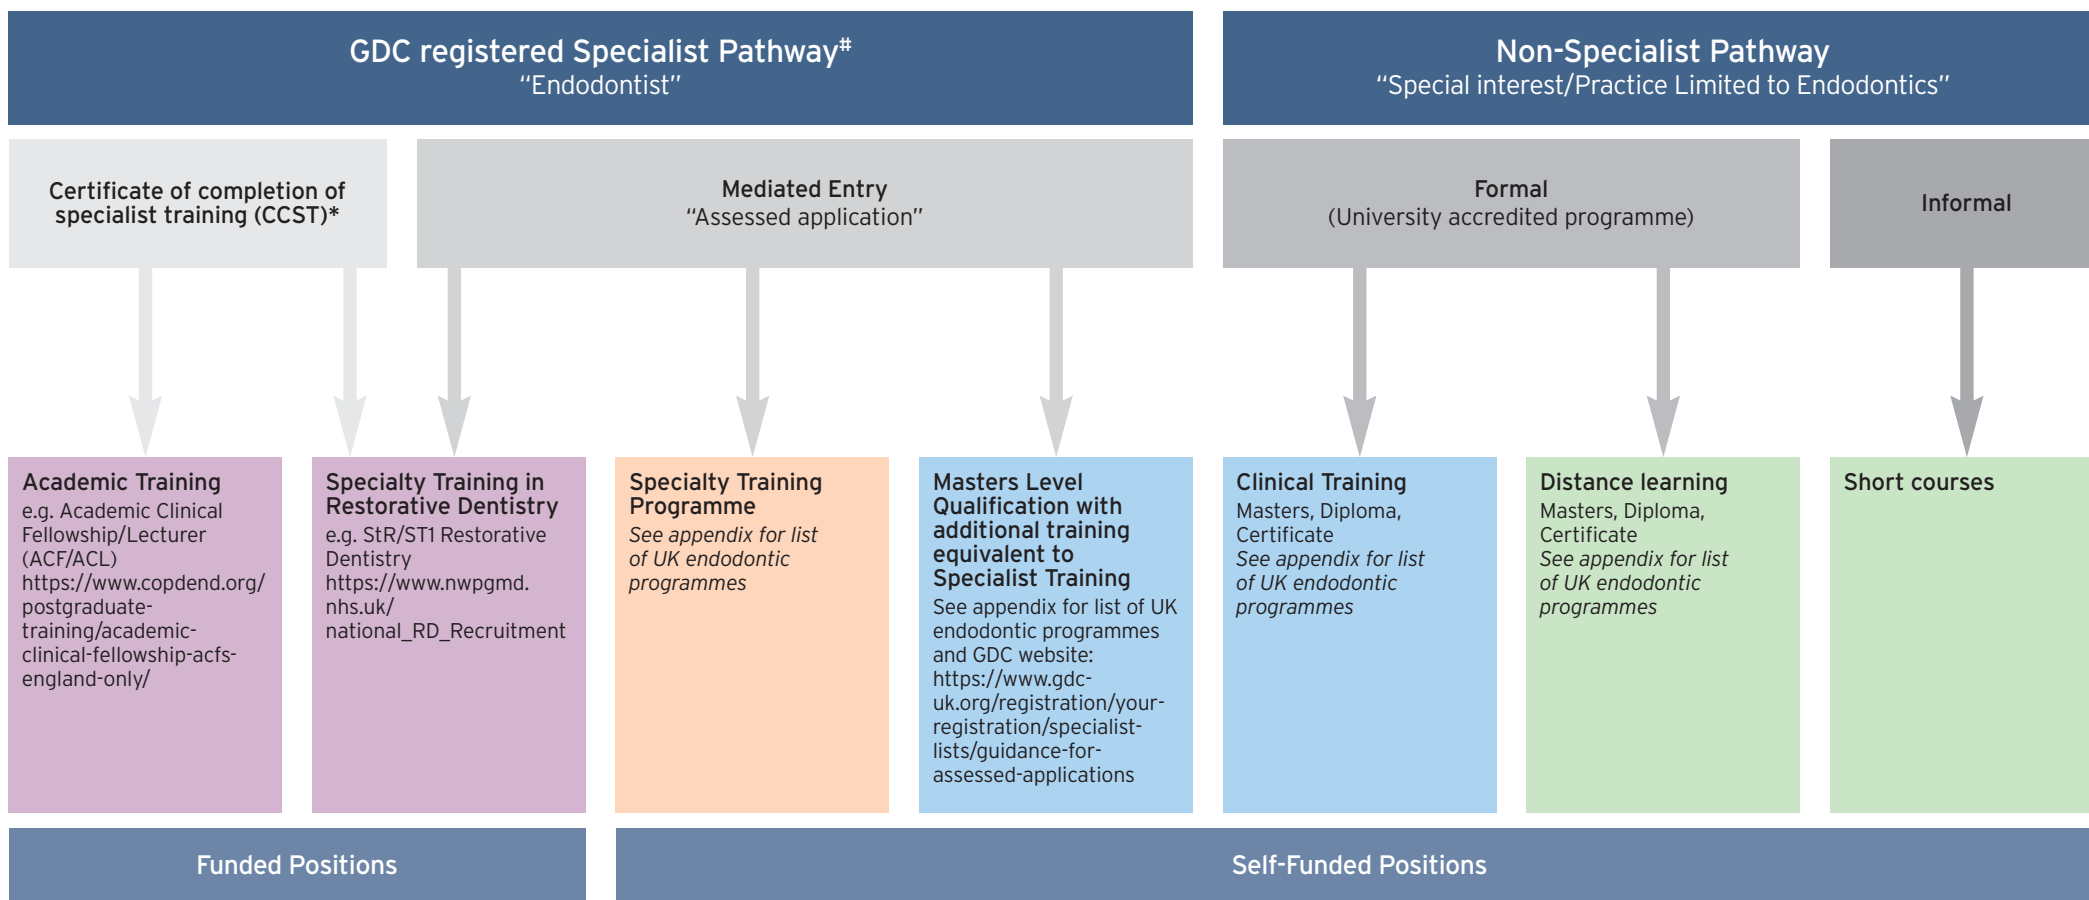

BES

Early Careers Guide

Dr Kunal Patel (Hon. Communications Officer)
Dr Maria Lessani (President-elect)
Dr Sanjeev Bhanderi (President)

Version 1.2
22 April 2021

Endodontic Career Pathways

Early Career Group

KNOW YOUR OPTIONS

The British Endodontic Society (BES) wishes to encourage any dentist with an interest in endodontics to enhance their knowledge and skills in the speciality. We have listed below some of the possible pathways.

* Since June 2018, Health Education England (HEE) has limited provision of NTN in Endodontics to academic trainees (Academic Clinical Fellows) only.

Applicants should check the status of these on application to a Specialty training programme

**Training mapped to the GDC approved specialty training curriculum in endodontology